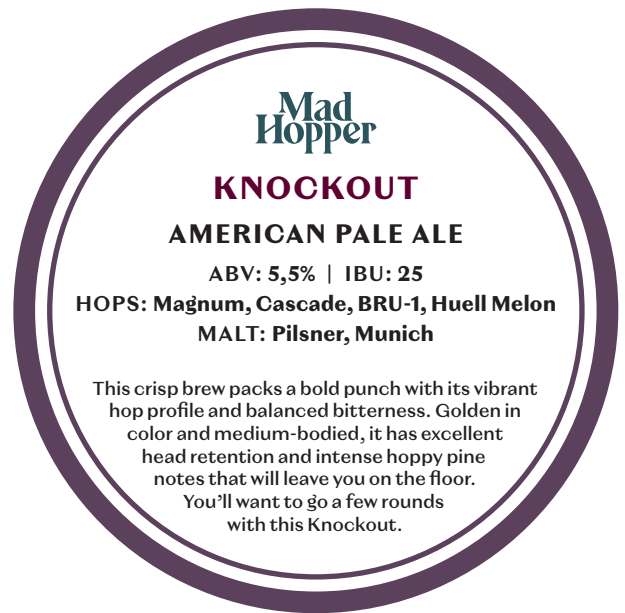

FRONT SIDE FOR CUSTOMER

BACK SIDE FOR BARTENDER

80 MM

80 MM