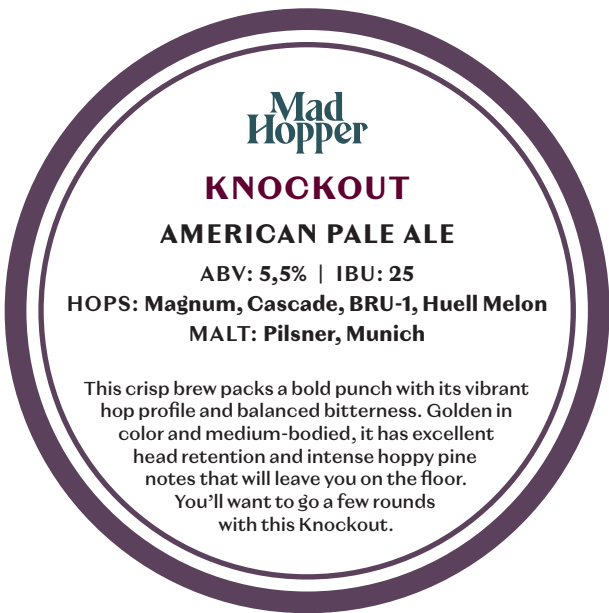

FRONT SIDE FOR CUSTOMER

BACK SIDE FOR BARTENDER

80 MM

80 MM