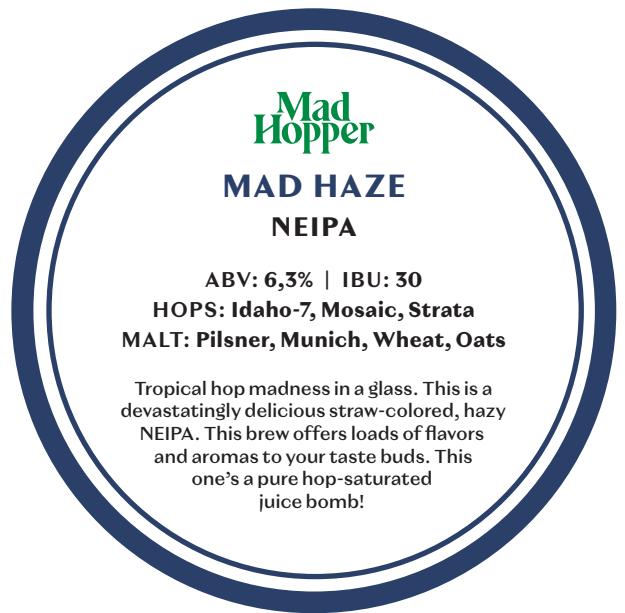

FRONT SIDE FOR CUSTOMER

BACK SIDE FOR BARTENDER

80 MM

80 MM