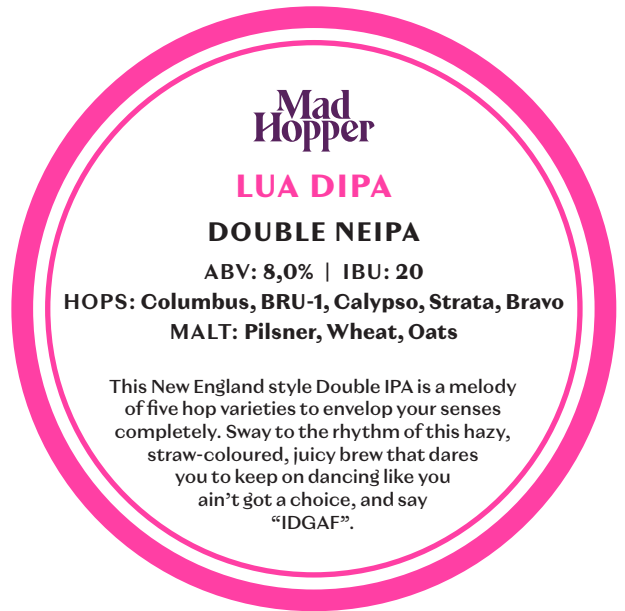

FRONT SIDE FOR CUSTOMER

BACK SIDE FOR BARTENDER

80 MM

80 MM