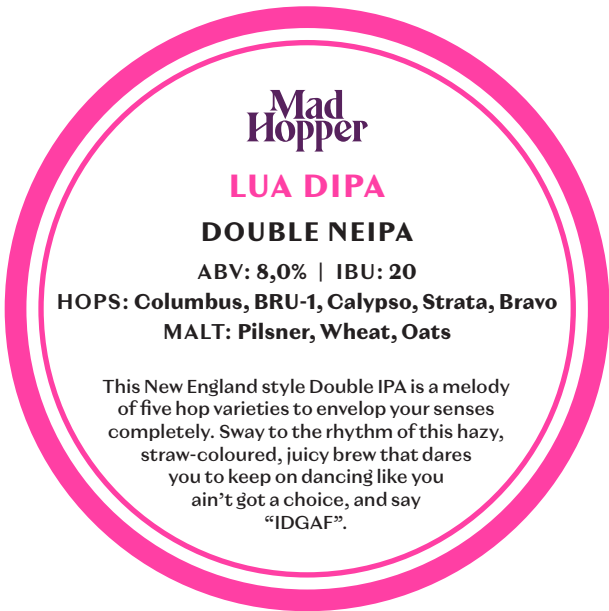

FRONT SIDE FOR CUSTOMER

BACK SIDE FOR BARTENDER

80 MM

80 MM