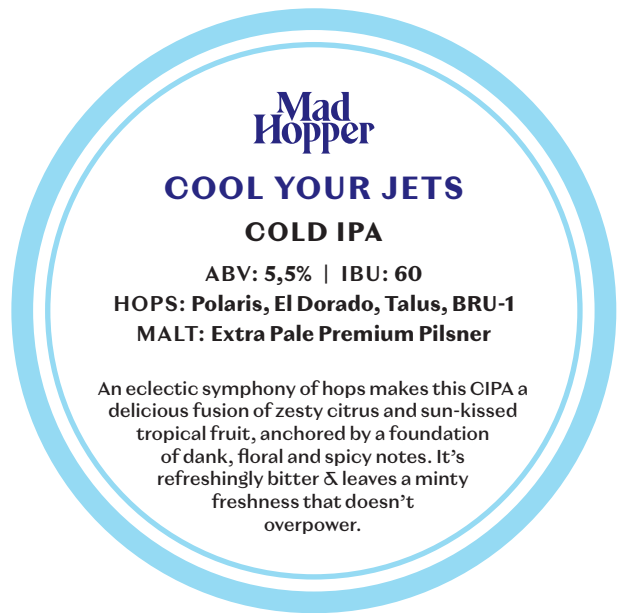

FRONT SIDE FOR CUSTOMER

BACK SIDE FOR BARTENDER

80 MM

80 MM