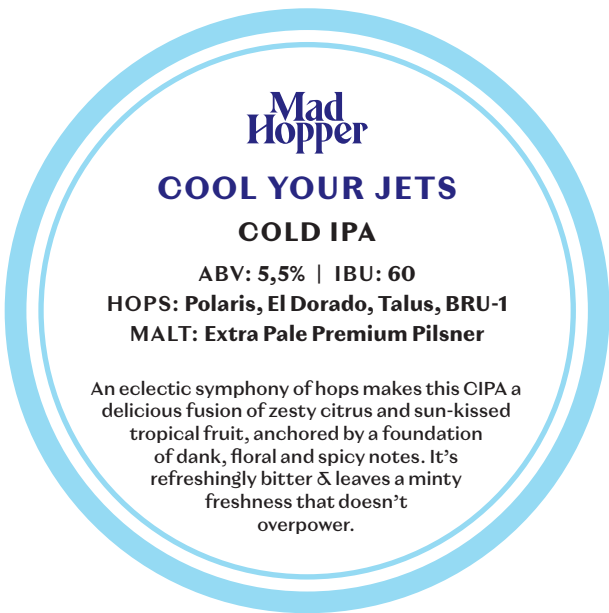

FRONT SIDE FOR CUSTOMER

BACK SIDE FOR BARTENDER

80 MM

80 MM