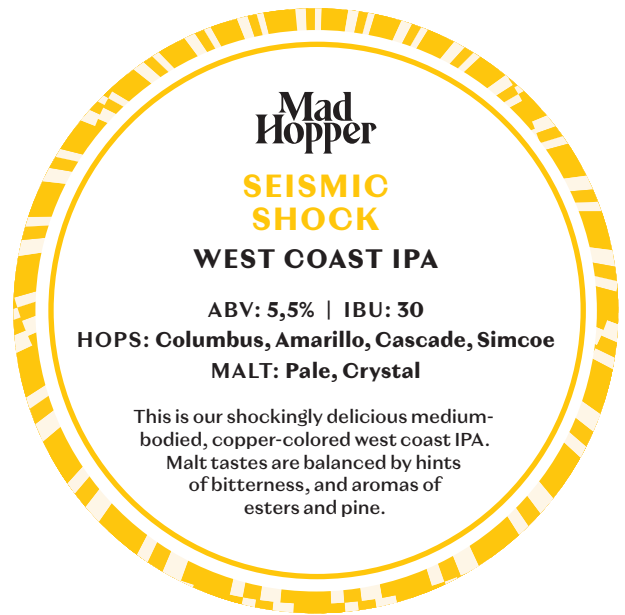

FRONT SIDE FOR CUSTOMER

BACK SIDE FOR BARTENDER

80 MM

80 MM