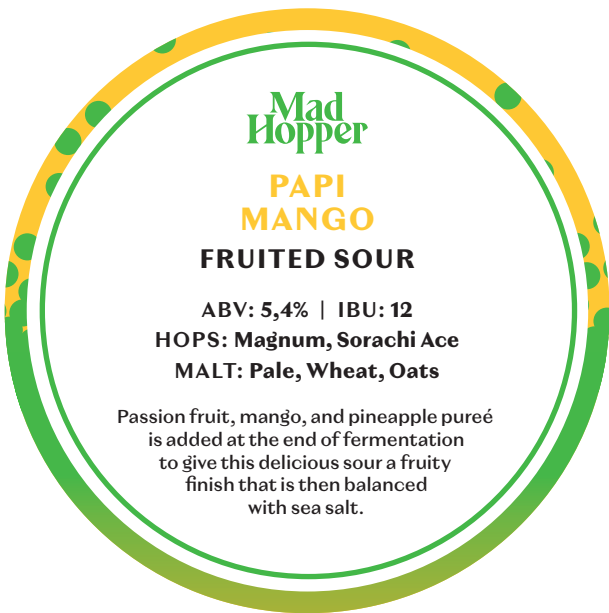

FRONT SIDE FOR CUSTOMER

BACK SIDE FOR BARTENDER

80 MM

80 MM