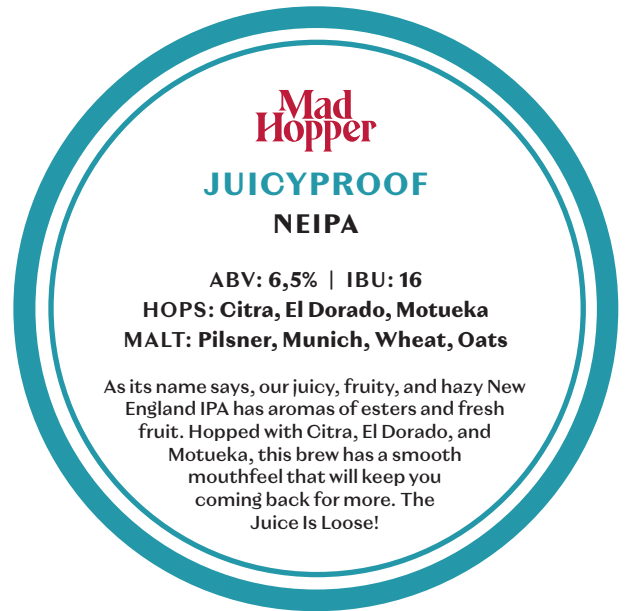

FRONT SIDE FOR CUSTOMER

BACK SIDE FOR BARTENDER

80 MM

80 MM