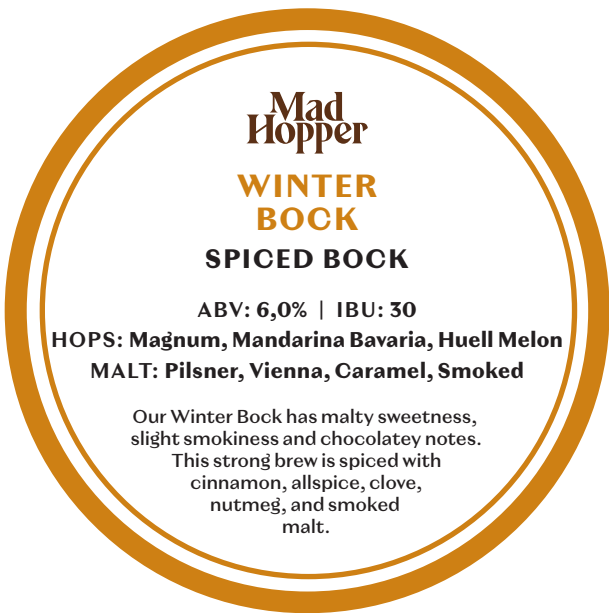

FRONT SIDE FOR CUSTOMER

BACK SIDE FOR BARTENDER

80 MM

80 MM