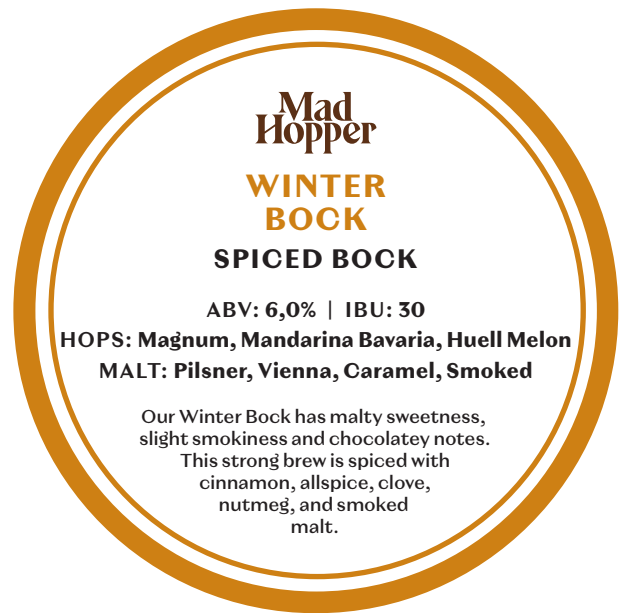

FRONT SIDE FOR CUSTOMER

BACK SIDE FOR BARTENDER

80 MM

80 MM