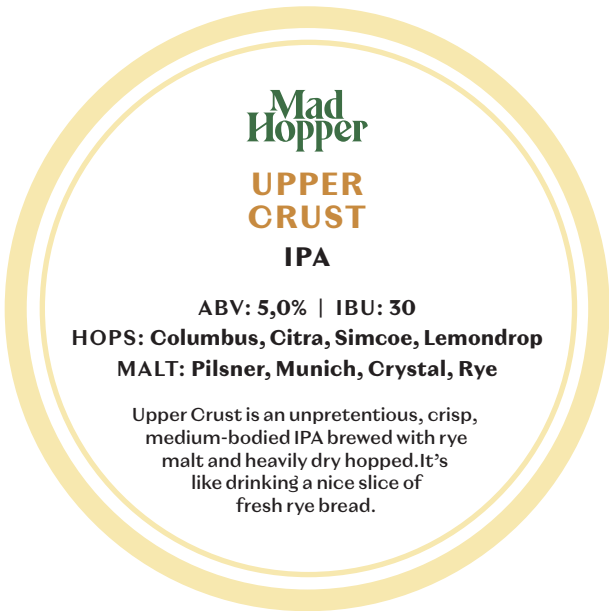

FRONT SIDE FOR CUSTOMER

BACK SIDE FOR BARTENDER

80 MM

80 MM