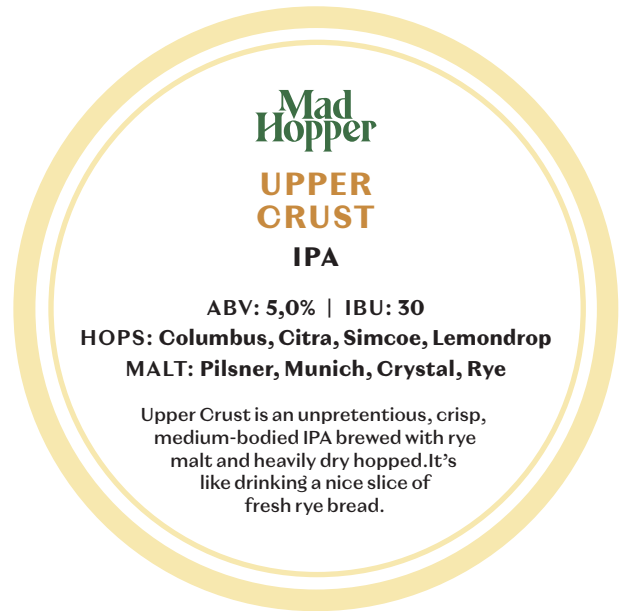

FRONT SIDE FOR CUSTOMER

BACK SIDE FOR BARTENDER

80 MM

80 MM