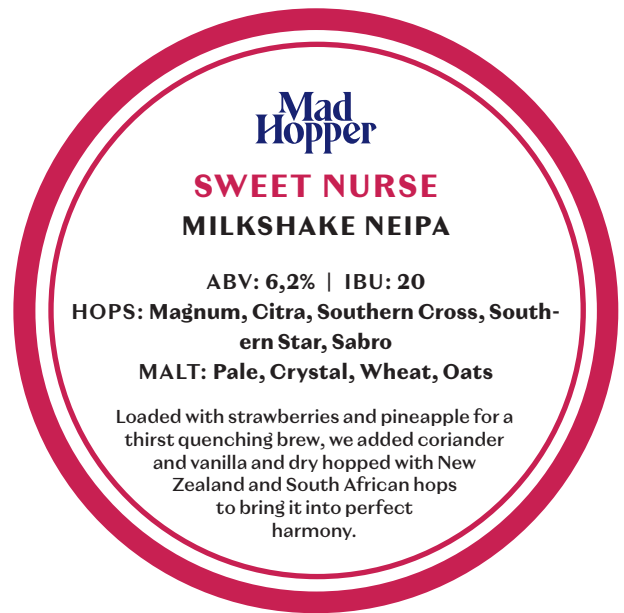

FRONT SIDE FOR CUSTOMER

BACK SIDE FOR BARTENDER

80 MM

80 MM