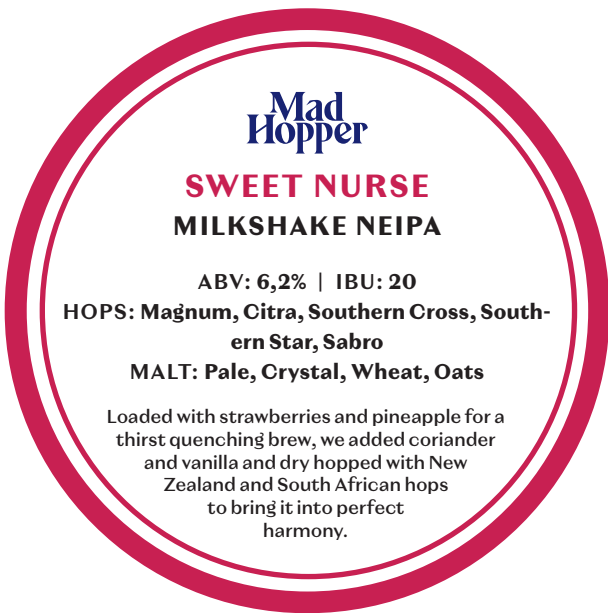

FRONT SIDE FOR CUSTOMER

BACK SIDE FOR BARTENDER

80 MM

80 MM