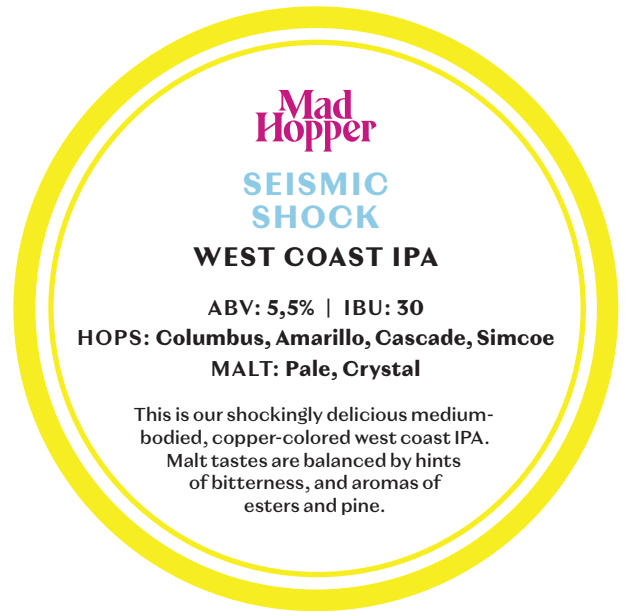

FRONT SIDE FOR CUSTOMER

BACK SIDE FOR BARTENDER

80 MM

80 MM