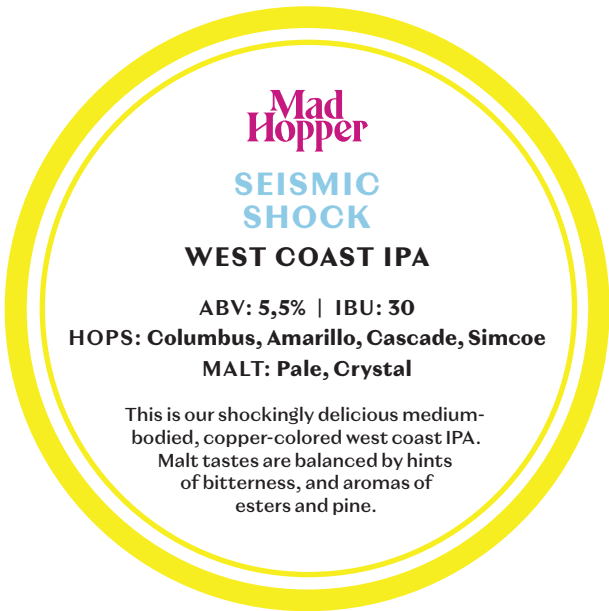

FRONT SIDE FOR CUSTOMER

BACK SIDE FOR BARTENDER

80 MM

80 MM