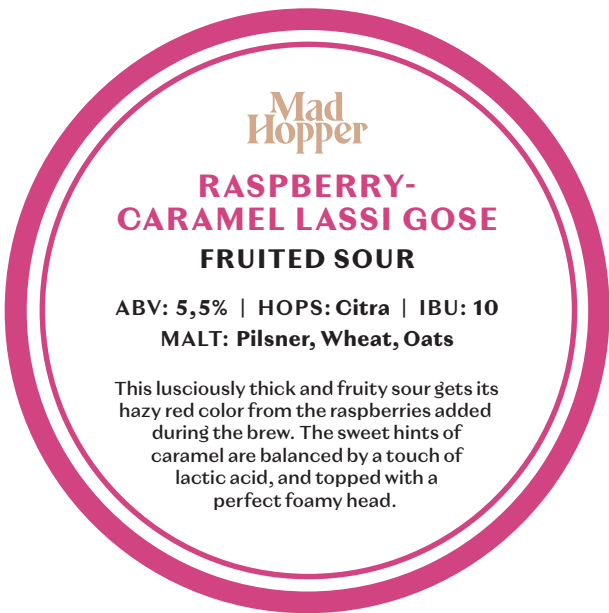

FRONT SIDE FOR CUSTOMER

BACK SIDE FOR BARTENDER

80 MM

80 MM