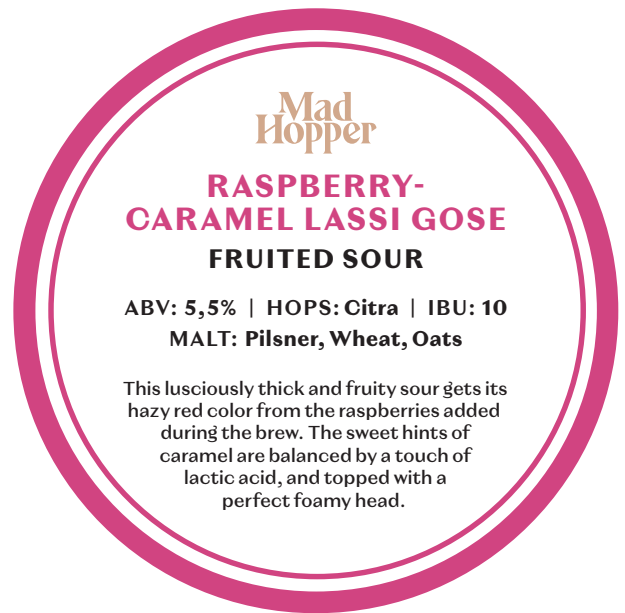

FRONT SIDE FOR CUSTOMER

BACK SIDE FOR BARTENDER

80 MM

80 MM