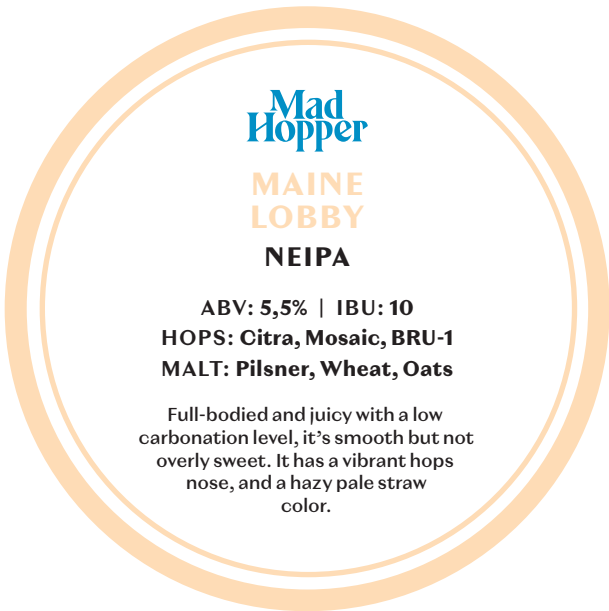

FRONT SIDE FOR CUSTOMER

BACK SIDE FOR BARTENDER

80 MM

80 MM