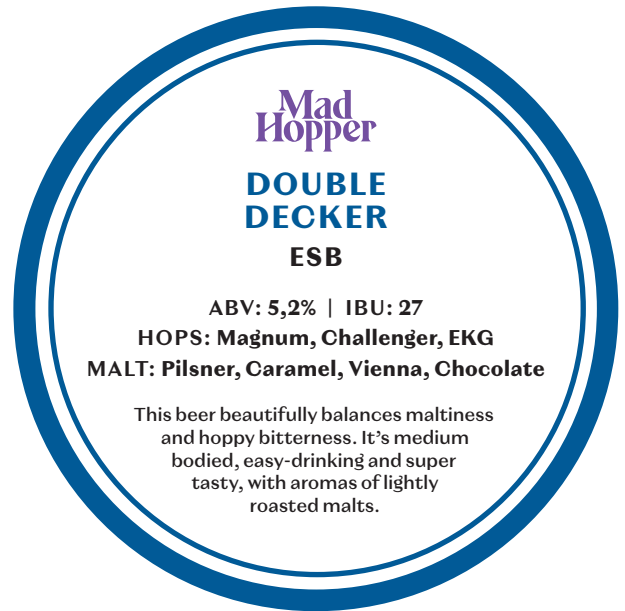

FRONT SIDE FOR CUSTOMER

BACK SIDE FOR BARTENDER

80 MM

80 MM