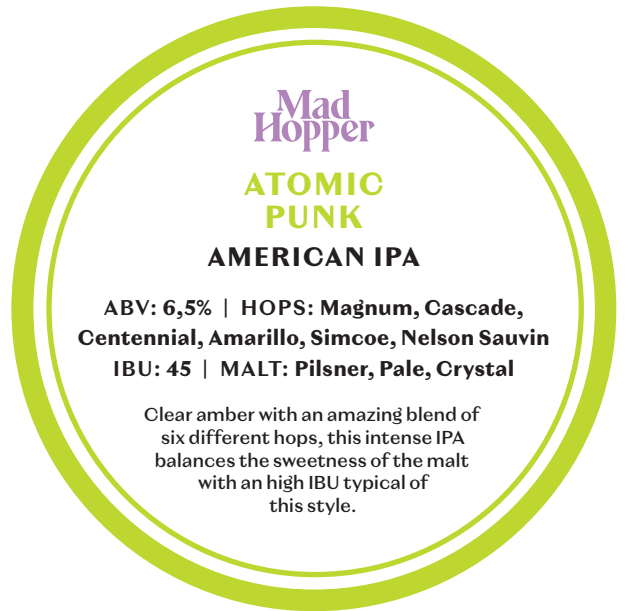

FRONT SIDE FOR CUSTOMER

BACK SIDE FOR BARTENDER

80 MM

80 MM