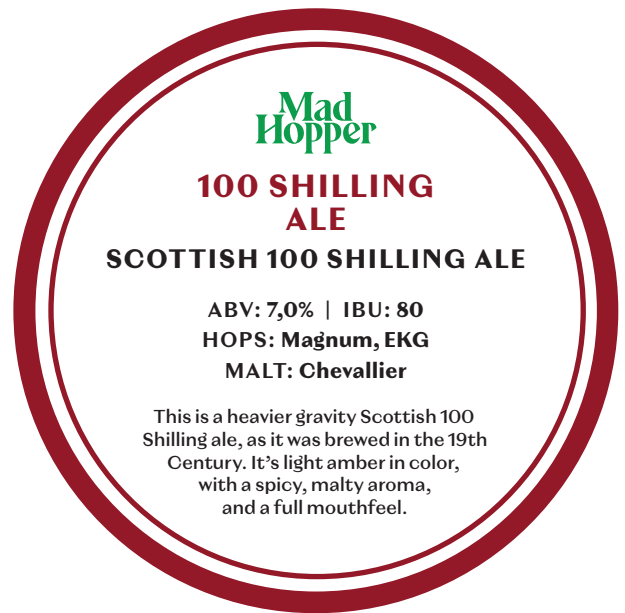

FRONT SIDE FOR CUSTOMER

BACK SIDE FOR BARTENDER

80 MM

80 MM